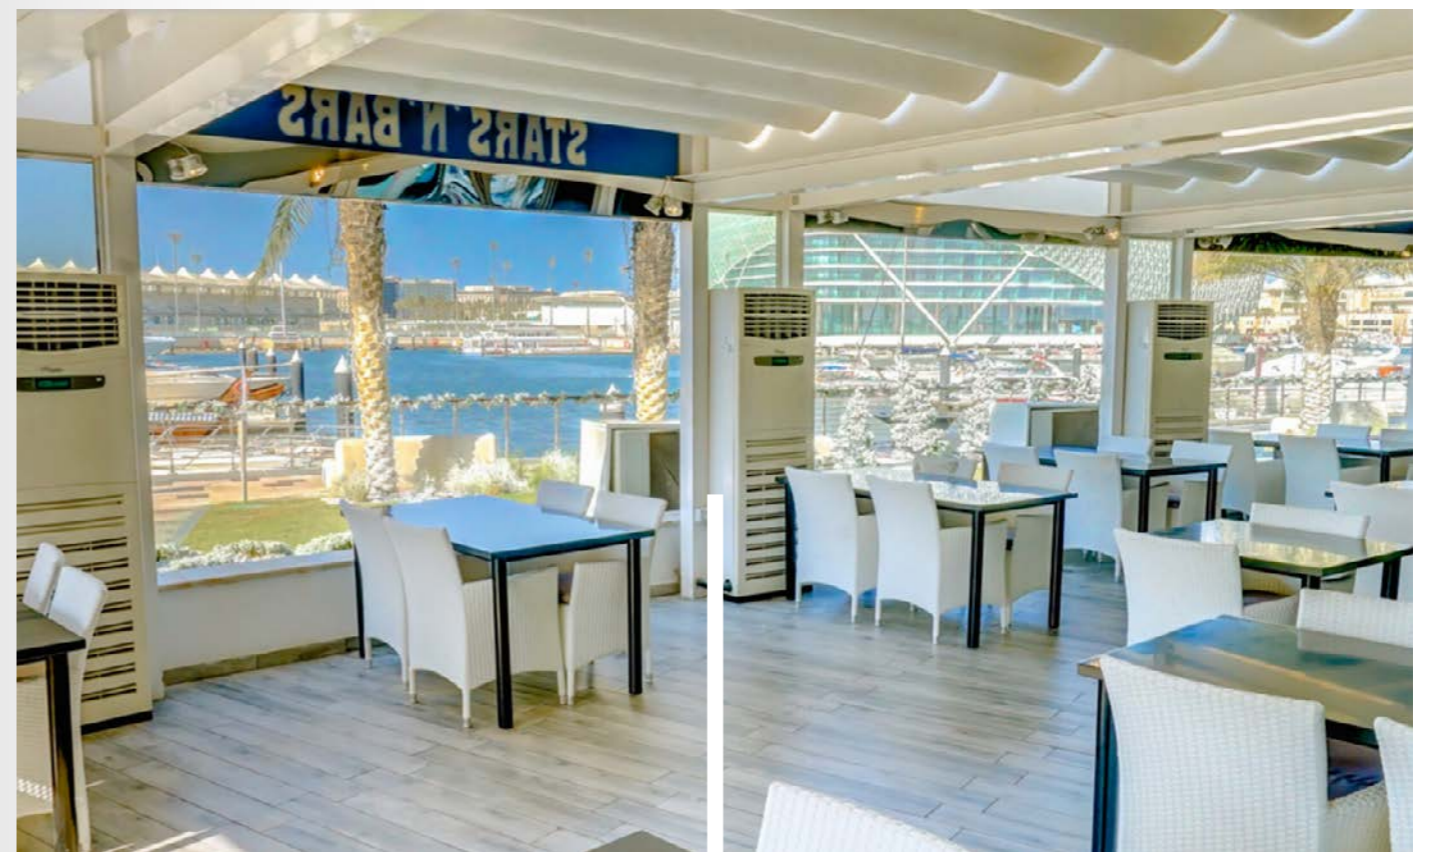

Restaurant
STARS'n'BARS

Abu Dubai
9,000 sqft