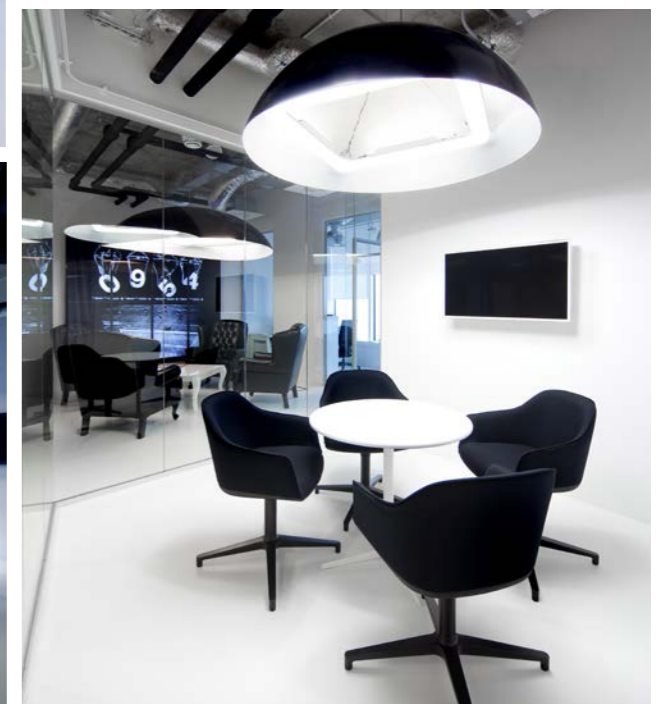

Certifications

Registered authorities

LET'S
TALK
PROJECT.

Restaurant
THE HUTCH

Dubai
3,300 sqft

Hospitality
VII CLUB

Dubai
9,700 sqft

Office
LPL GROUP
Dubai
4,000 sqft