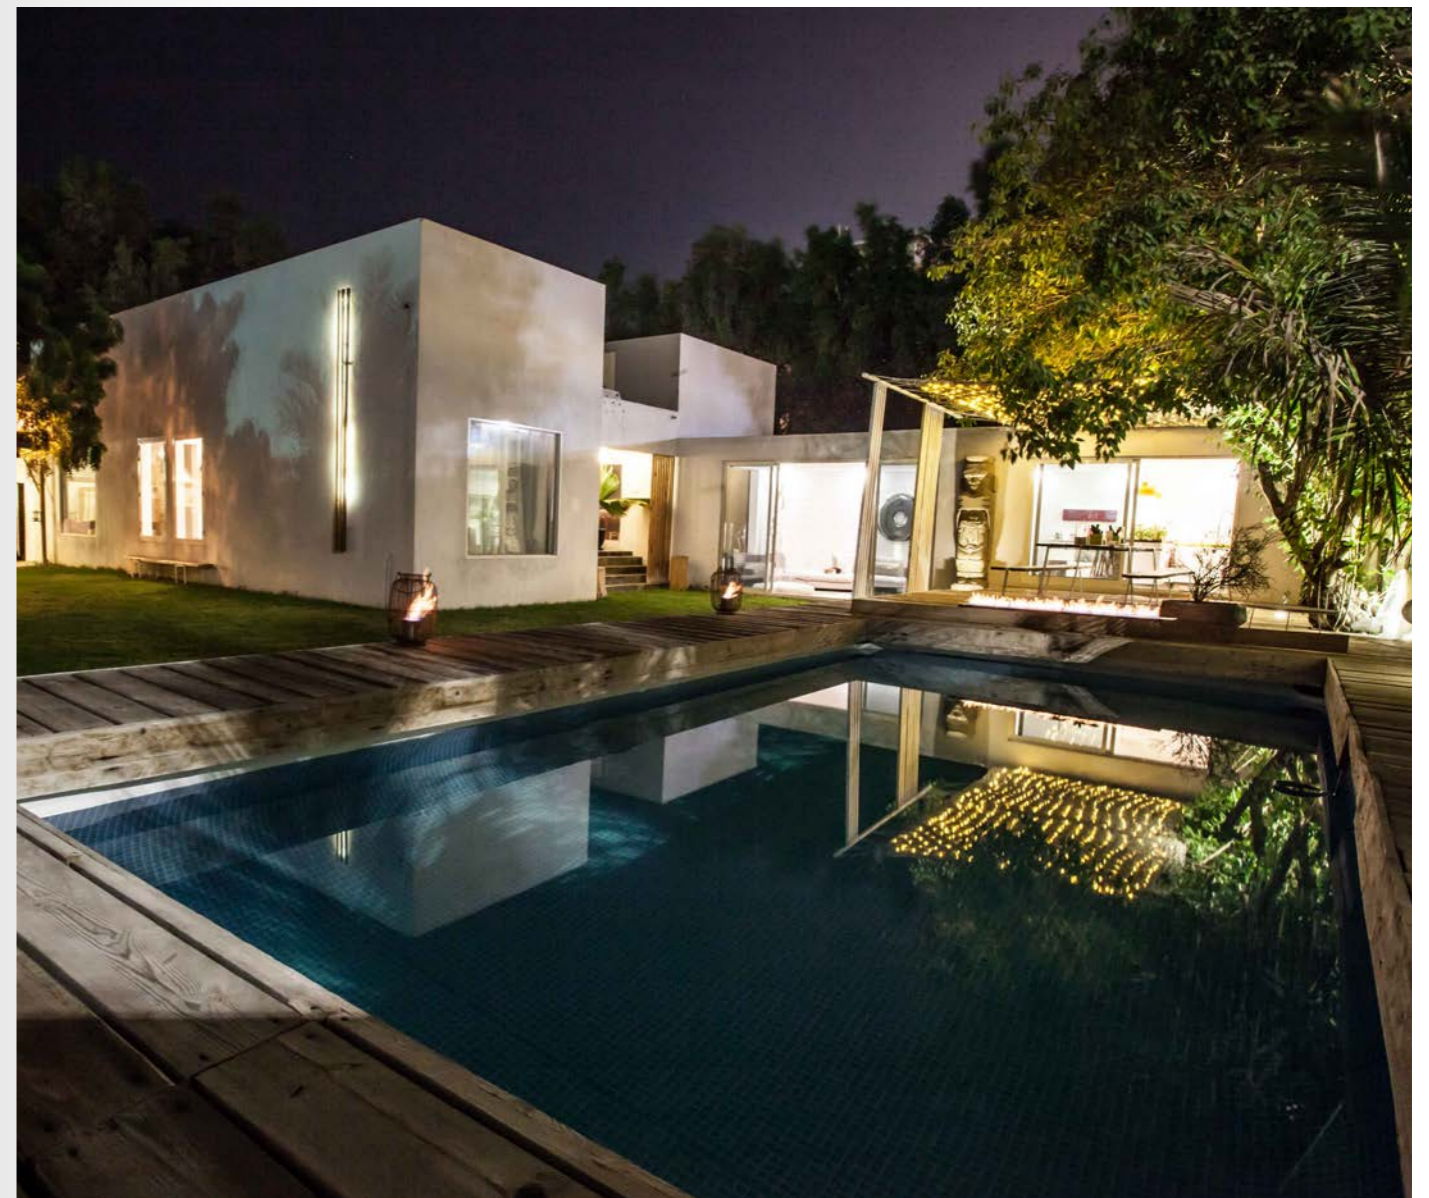

Residential
PRIVATE VILLA

Dubai
4,100 sqft